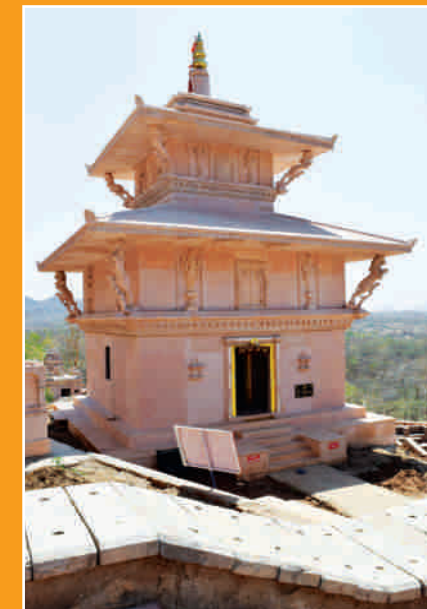

Aarasuri Ambaji Temple

Ambaji, Gujarat, India.

Our work at Ambaji Temple, Gujarat, India.
It is known for its historical and mythological connections with sites of cultural heritage.

▼ Main Gate Ambaji Temple

▼ Various Temples of 51 Shaktipith, Gabbar, Ambaji

₹ 25,00,00,000

Capital Investment Twenty Five Hundred Lacs

₹ 27,00,00,000

Annual Turnover Twenty Seven Hundred Lacs

We design temples fully on computer. It is designed strictly as per the laws of traditional Indian architecture.