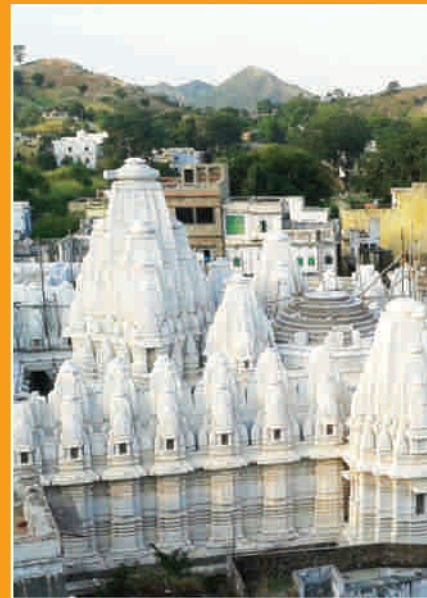

**Delwara 52 Jinalaya
Delwara, Udaipur (Raj)**