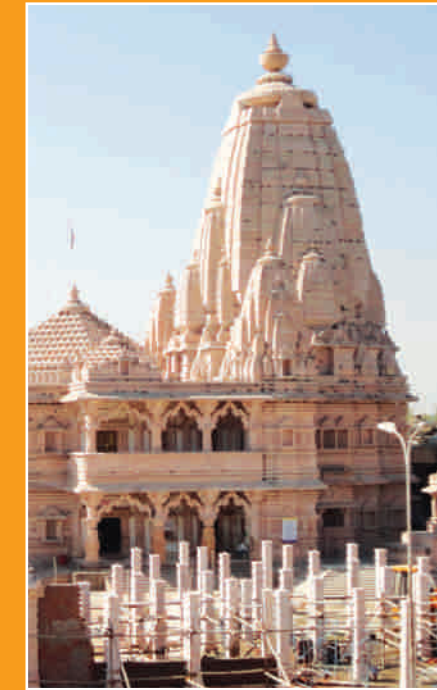

**Savaliaji Temple
Mandafia, Chittorgarh**

32. Shri Hinganghat Jain Mandir Gate	Hinganghat (MH)
33. Shri Bhadrawati Guru Mandir	Bhadrawati (MH)
34. Shri Wardhman Nagar Jain Mandir	Nagpur (MH)
35. Shri Sammet Shikharji Jain Mandir	Shikhari (Jharkhand)
36. Shri Gunayatan Digambar Jain Mandir	Shikharji (Jharkhand)
37. Shri Dwarikesh mandir	Najibabad (U.P.)
38. Shri Ram Janam Bhumi Mandir (V.H.P.)	Ayodhya (U.P)
39. Shri Sarvodaya Digamber Jain Mandir	Amrakantak (M.P.)
40. Shri Shiv Mandir (Ambuja Cement, Darlaghat)	Simla (Himachal Pradesh)
41. Shri Adani Enterprise (Home Mandir)	Dubai (U.A.E.)