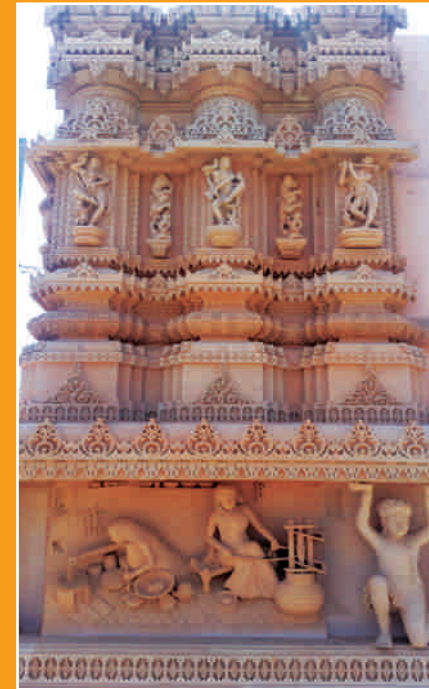

**Khodaldham Temple
Kagwad**

11. Shri Arasuri Ambaji Mandir Gabbar Gate	Ambaji (Guj.)
12. Shri Vardhman Jain Derasar, Palace Road	Rajkot (Guj.)
13. Shri Jain Dhram Fund Pedhi Mandir	Bharuch (Guj.)
14. Shri Bhabhar Jain Mandir	Bhabhar (Guj.)
15. Shri Lakhni Jain Temple Gate	Lakhni (Guj.)
16. Shri Rattnachintamani 52 Jinalaya Mandir	Navsari (Guj.)
17. Shri Jindattsuri Dadawadi Mandir	Dholka (Guj.)
18. Shri Saibaba & Gogamaharaj Mandir (TCGL)	Siddhpur (Guj.)
19. Shri Khodiyar Mata Mandir, Khodaldham	Kagwad (Guj.)
20. Shri Rajendrasuri Navkar Jain Mandir	Shankheshwar(Guj.)
21. Shri Buddha cave devlopment (R&B Rajkot)	Khambhalida (Guj.)

NAME OF THE PROJECT	PLACE
22. Shri Bhalkatirth Development (TCGL)	Somnath (Guj.)
23. Shri Bet Dwarka Mandir	Bet Dwarka (Guj.)
24. Shri Bahucharaji Mataji Mandir Trust	Becharaji (Guj.)
25. Shri Shamlaji Mandir Development (TCGL)	Shamlaji (Guj.)
26. Shri Jirawala Parshwanath Jain Mandir	Kuwala (Guj.)
27. Shri Guru Mandir	Kuwala (Guj.)
28. Shri Muchala Mahavir Mandir	Ghanerao (Raj.)
29. Shri Nathji Maharaj Mandir, NANA (Raj.)	NANA (Raj.)
30. Shri Sanvaliyaji Mandir, Mandfiya	Chittorgarh (Raj.)
31. Shri Ram Mandir	Delhi