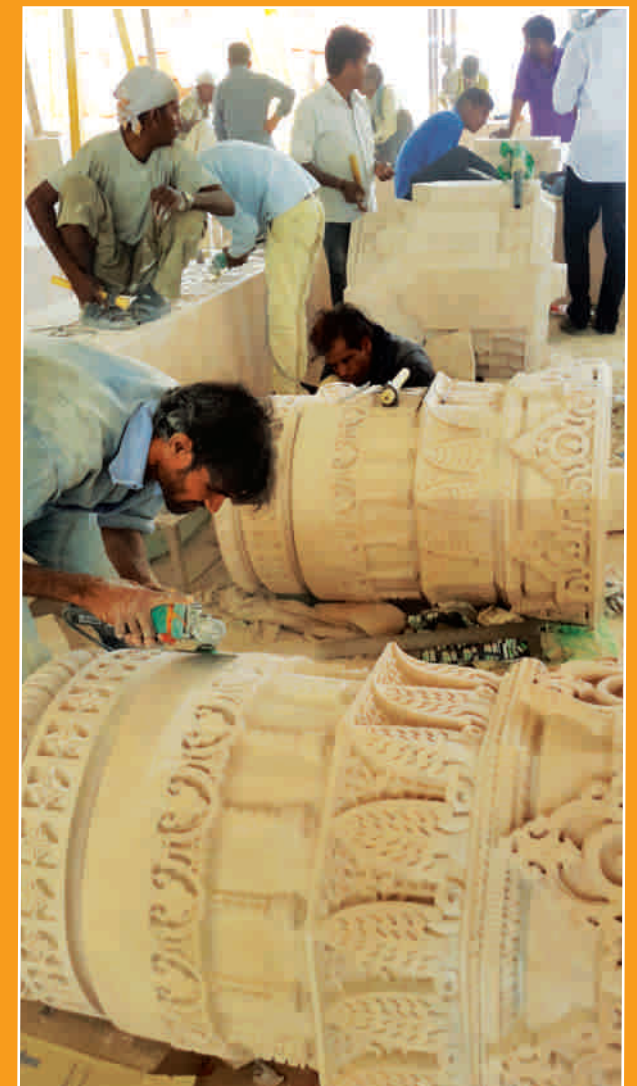

Vāstu Shastra and Shilp Shastra are one of the great arts of India.

The Science of constructing Temples, Palaces, Houses are totally based on vāstu Shastra and Shilp Shastra.

"Vaasthu" (the earth) is called "Vāstu".

Thus the art of designing & constructing the temple is completely based on "VASTU SHASTRA" and "SHILP SHASTRA"

Sompura families are involved in the traditional art of "Temple Architecture" since centuries.

The pictures are of computerized 3D models.

In model minute details of carving is shown which are rare in computerized 3D models.

Our Plant & Machinery

- Gang saw machine
- Block cutting machines
- Edge cutters
- Lathe machines
- Gantry crane
- Hand tools
- Planning cell for temple designing.

A classic range of crafted marble work, furnishing & fixtures adorn our temples into the palace.

It is crafted out from Makrana Marble, Ambaji Marble, Bansi Pahadpur Stone.

Skilled craftsman manpower over 250