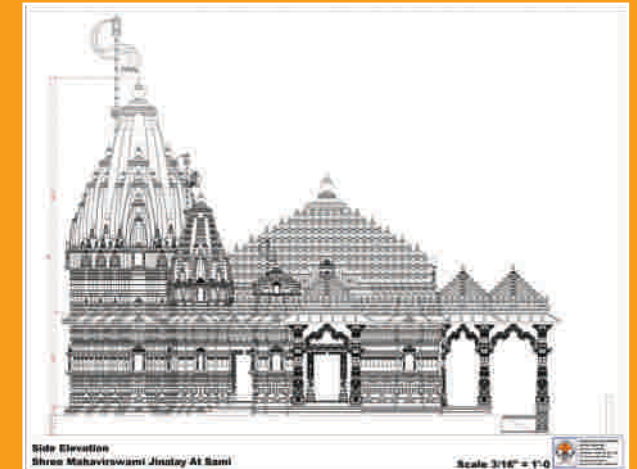

▼ Various Temples of 51 Shaktipith, Gabbar, Ambaji

₹ 25,00,00,000

Capital Investment Twenty Five Hundred Lacs

₹ 27,00,00,000

Annual Turnover Twenty Seven Hundred Lacs

We design temples fully on computer. It is designed strictly as per the laws of traditional Indian architecture.

The pictures are of computerized 3D models.

In model minute details of carving is shown which are rare in computerized 3D models.

Our Plant & Machinery

- Gang saw machine
- Block cutting machines
- Edge cutters
- Lathe machines
- Gantry crane
- Hand tools
- Planning cell for temple designing.